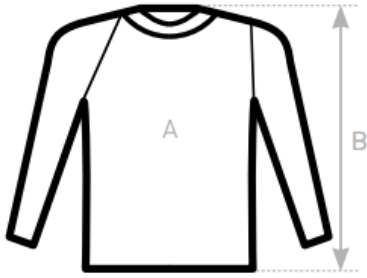

## SIZES [CM]

<b>B&amp;C #E150 LSL TU 05T</b>	XS	S	M	L	XL	2XL	3XL	4XL	5XL
A HALF CHEST	-	50	53	56	59	62	65	70	-
B BODY LENGTH FROM NECK POINT	-	70	72	74	76	78	80	82	-