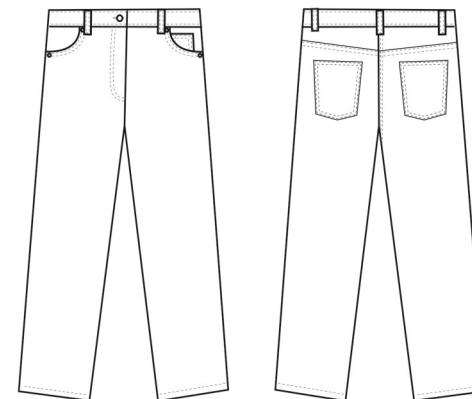

Product Features:

- Front and back pockets
- Rivet detail
- Covered YKK zip fly with single metal button fastening on the waistband
- Stretch fabric

Available In:

XS/8 S/10 M/12, L/14, XL/16, 2XL/18, 3XL/20, 4XL/22, 5XL/24
Regular 31" (79cm) Long 34" (86cm)

Certifications:

Colours:

Colour	Pantone	C	M	Y	K
Black	Black c	0	0	0	100
Camel	2318c	29	52	72	15
Charcoal	7540c	41	28	22	70
Navy	533c	95	72	15	67
Steel	2379c	81	64	41	38

Fabric:

63% Polyester 35% Cotton 2% Elastane Twill, 260gsm.