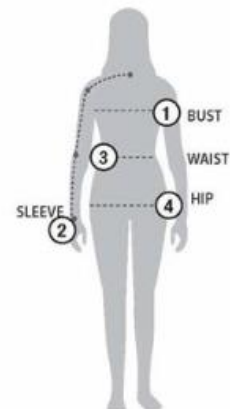

STORMTECH SIZING CHART

BASED ON YOUR BODY MEASUREMENTS

MEN'S SIZING

To select the best size for you, please follow these simple steps:

- ① **Most important measurement:**
Take your Chest/Bust measurement from just under your arm at the fullest part of the chest
- ② Take your Sleeve length from the back base of the neck across the shoulder and around the elbow to your wrist
- ③ Take your Waist measurement at the narrowest point around your natural waistline.
- ④ Take your Hip measurement at the fullest part of your body below the waist

When measurements fall between two sizes:

The size selection should be based on fit preference: Select lower size for a closer to body fit or the larger size for a more relaxed fit. When in doubt, we strongly recommend ordering a size sample.

WOMEN'S SIZING

XB-3 | MEN'S PATROL SOFTSHELL

MEN'S SIZING CHART – YOUR BODY MEASUREMENTS

SIZE	XS	S	M	L	XL	2XL	3XL	4XL	5XL
Chest ①	N/A	35"-38" [89-96.5cm]	38"-41" [96.5-104cm]	41"-44" [104-112cm]	44"-47" [112-119cm]	47"-50" [119-127cm]	50"-53" [127-134.5cm]	53"-56" [134.5-142cm]	56"-59" [142-150cm]
Sleeve Length ②	N/A	33"-34" [84-86.5cm]	34"-35" [86.5-89cm]	35"-36" [89-91.5cm]	36"-37" [91.5-94cm]	37"-38" [94-96.5cm]	38"-38.5" [96.5-97.75cm]	38.5"-39" [97.75cm-99cm]	39"-39.5" [99-100.25cm]
Waist ③	N/A	29"-32" [73.5-81cm]	32"-35" [81-89cm]	35"-38" [89-96.5cm]	38"-41" [96.5-104cm]	41"-44" [104-112cm]	44"-47" [112-119cm]	47"-50" [119-127cm]	50"-53" [127-134.5cm]
Hip ④	N/A	34"-37" [86-94cm]	37"-40" [94-101.5cm]	40"-43" [101.5-109cm]	43"-46" [109-117cm]	46"-49" [117-124.5cm]	49"-52" [124.5-132cm]	52"-55" [132-140cm]	55"-58" [140-147cm]