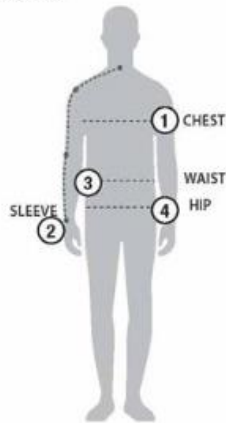

STORMTECH SIZING CHART

BASED ON YOUR BODY MEASUREMENTS

MEN'S SIZING

To select the best size for you, please follow these simple steps:

- ① **Most important measurement:**
Take your Chest/Bust measurement from just under your arm at the fullest part of the chest
- ② Take your Sleeve length from the back base of the neck across the shoulder and around the elbow to your wrist
- ③ Take your Waist measurement at the narrowest point around your natural waistline.
- ④ Take your Hip measurement at the fullest part of your body below the waist

When measurements fall between two sizes:

The size selection should be based on fit preference: Select lower size for a closer to body fit or the larger size for a more relaxed fit. When in doubt, we strongly recommend ordering a size sample.

WOMEN'S SIZING

XB-3 | MEN'S PATROL SOFTSHELL

MEN'S SIZING CHART – YOUR BODY MEASUREMENTS

SIZE	XS	S	M	L	XL	2XL	3XL	4XL	5XL
Chest ①	N/A	35"-38" [89-96.5cm]	38"-41" [96.5-104cm]	41"-44" [104-112cm]	44"-47" [112-119cm]	47"-50" [119-127cm]	50"-53" [127-134.5cm]	53"-56" [134.5-142cm]	56"-59" [142-150cm]
Sleeve Length ②	N/A	33"-34" [84-86.5cm]	34"-35" [86.5-89cm]	35"-36" [89-91.5cm]	36"-37" [91.5-94cm]	37"-38" [94-96.5cm]	38"-38.5" [96.5-97.75cm]	38.5"-39" [97.75cm-99cm]	39"-39.5" [99-100.25cm]
Waist ③	N/A	29"-32" [73.5-81cm]	32"-35" [81-89cm]	35"-38" [89-96.5cm]	38"-41" [96.5-104cm]	41"-44" [104-112cm]	44"-47" [112-119cm]	47"-50" [119-127cm]	50"-53" [127-134.5cm]
Hip ④	N/A	34"-37" [86-94cm]	37"-40" [94-101.5cm]	40"-43" [101.5-109cm]	43"-46" [109-117cm]	46"-49" [117-124.5cm]	49"-52" [124.5-132cm]	52"-55" [132-140cm]	55"-58" [140-147cm]