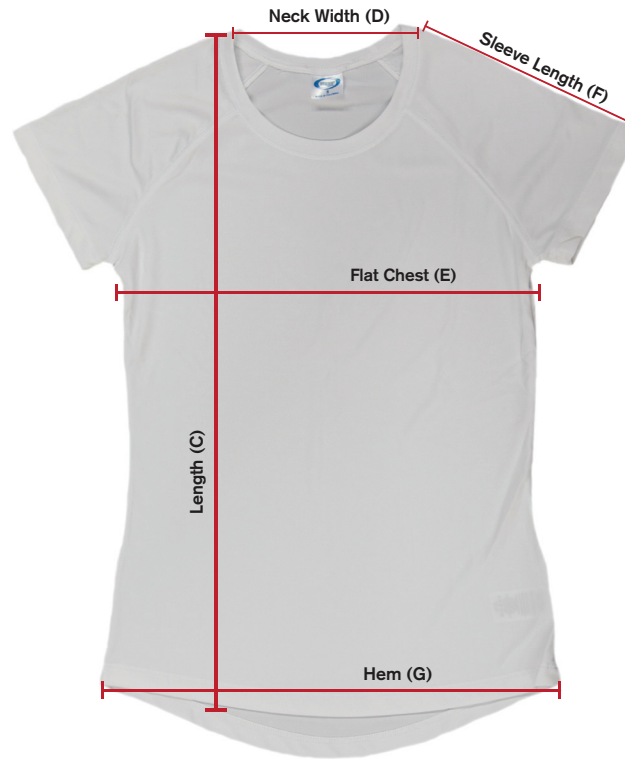

**Solar Short Sleeve
Ladies
M150**

LADIES SIZE GUIDE

Vapor Size	Chest (A)	Waist (B)
XS	76.25-78.75cm	66-68.6cm
S	81.25-83.8cm	71-73.5cm
M	86.35-89cm	76.25-78.75cm
L	91.5-94cm	81.25-83.8cm
XL	96.5-99cm	86.35-89cm
XXL	101.6-104cm	91.5-94cm
XXXL	106.6-109.25cm	96.5-99cm
XXXXL	111.75cm+	101.5cm+

FIT SUGGESTIONS

- This shirt skims the body
- Note that Chest (A) and Waist (B) are taken on the body while Length (C) through Hem (G) are flat garment measurements
- When measuring if you land in between two sizes choose the size that represents your chest measurement
- Measure yourself for sizing for best results as all retailers use different measurements for their sizing

Solar Short Sleeve Flat Garment Specifications

	Length (C)	Neck Width (D)	Flat Chest (E)	Sleeve Length (F)	Hem (G)
XS	61cm	19.7cm	38cm	20.3cm	40.5cm
S	63.5cm	20.3cm	40.5cm	21.5cm	44.5cm
M	66cm	20.3cm	44.5cm	22.8cm	45.75cm
L	68.5cm	21cm	47cm	24cm	48.25cm
XL	71cm	21.6cm	48.25cm	25.5cm	50.8cm
XXL	73.5cm	21.6cm	50.8cm	26.7cm	53.3cm
XXXL	N/A	N/A	N/A	N/A	N/A
XXXXL	N/A	N/A	N/A	N/A	N/A

HOW TO MEASURE ON THE FLAT...

Length (C) - Hold tape measure at highest point on shirt and pull tape down to the bottom of the hem

Neck Width (D) - Hold tape measure at one side of neck hem and pull to the other side