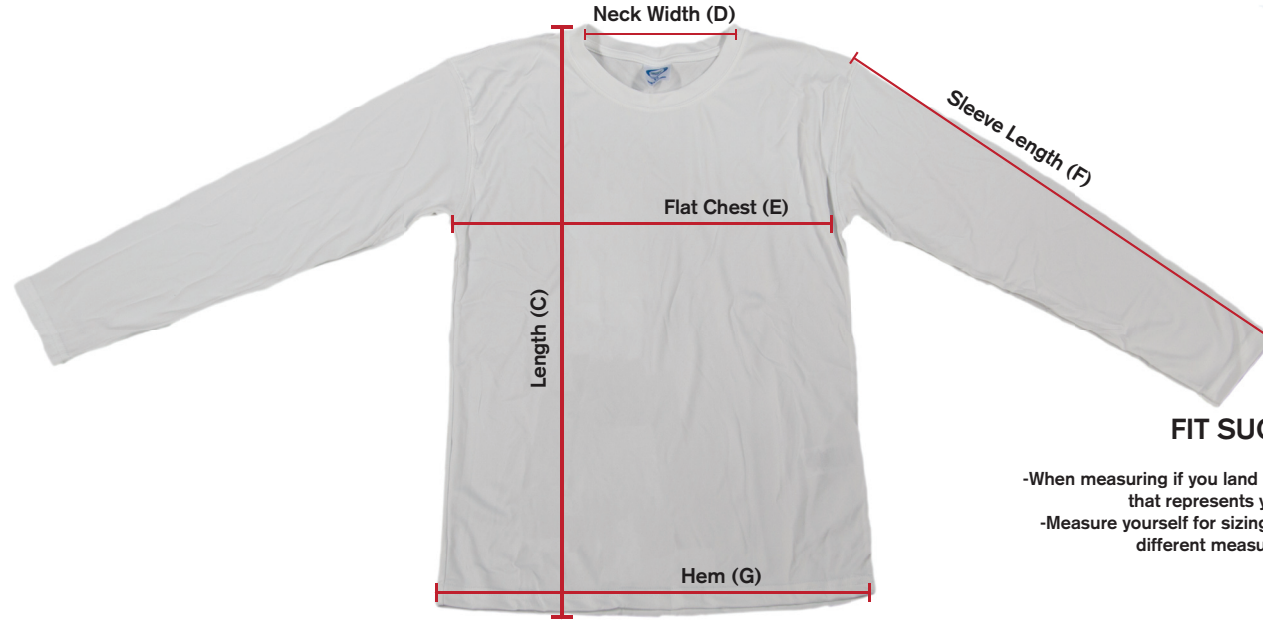

Solar Long Sleeve
Youth
M780

YOUTH SIZE GUIDE

Vapor Size	Age
XS	2-4
S	5-7
M	8-10
L	11-13
XL	14-16

FIT SUGGESTIONS

- When measuring if you land in between two sizes choose the size that represents your chest measurement
- Measure yourself for sizing for best results as all retailers use different measurements for their sizing

Solar Long Sleeve Flat Garment Specifications

HOW TO MEASURE ON THE FLAT...

Length (C) - Hold tape measure at highest point on shirt and pull tape down to the bottom of the hem

Neck Width (D) - Hold tape measure at one side of neck hem and pull to the other side

Flat Chest (E) - Hold tape measure under armhole and pull to the other side

Sleeve Length (F) - Hold tape measure at the top of the armhole seam and pull to bottom of sleeve hem

Hem (G) - Hold tape measure at side seam and pull to the other side

	Length (C)	Neck Width (D)	Flat Chest (E)	Sleeve Length (F)	Hem (G)
XS	N/A	N/A	N/A	N/A	N/A
S	49.5cm	15.25cm	39.3cm	38cm	39.3cm
M	55.8cm	16.5cm	40.5cm	43cm	40.5cm
L	59.75cm	18.5cm	43cm	48.25cm	43cm
XL	63.5cm	19cm	45.75cm	54cm	45.75cm